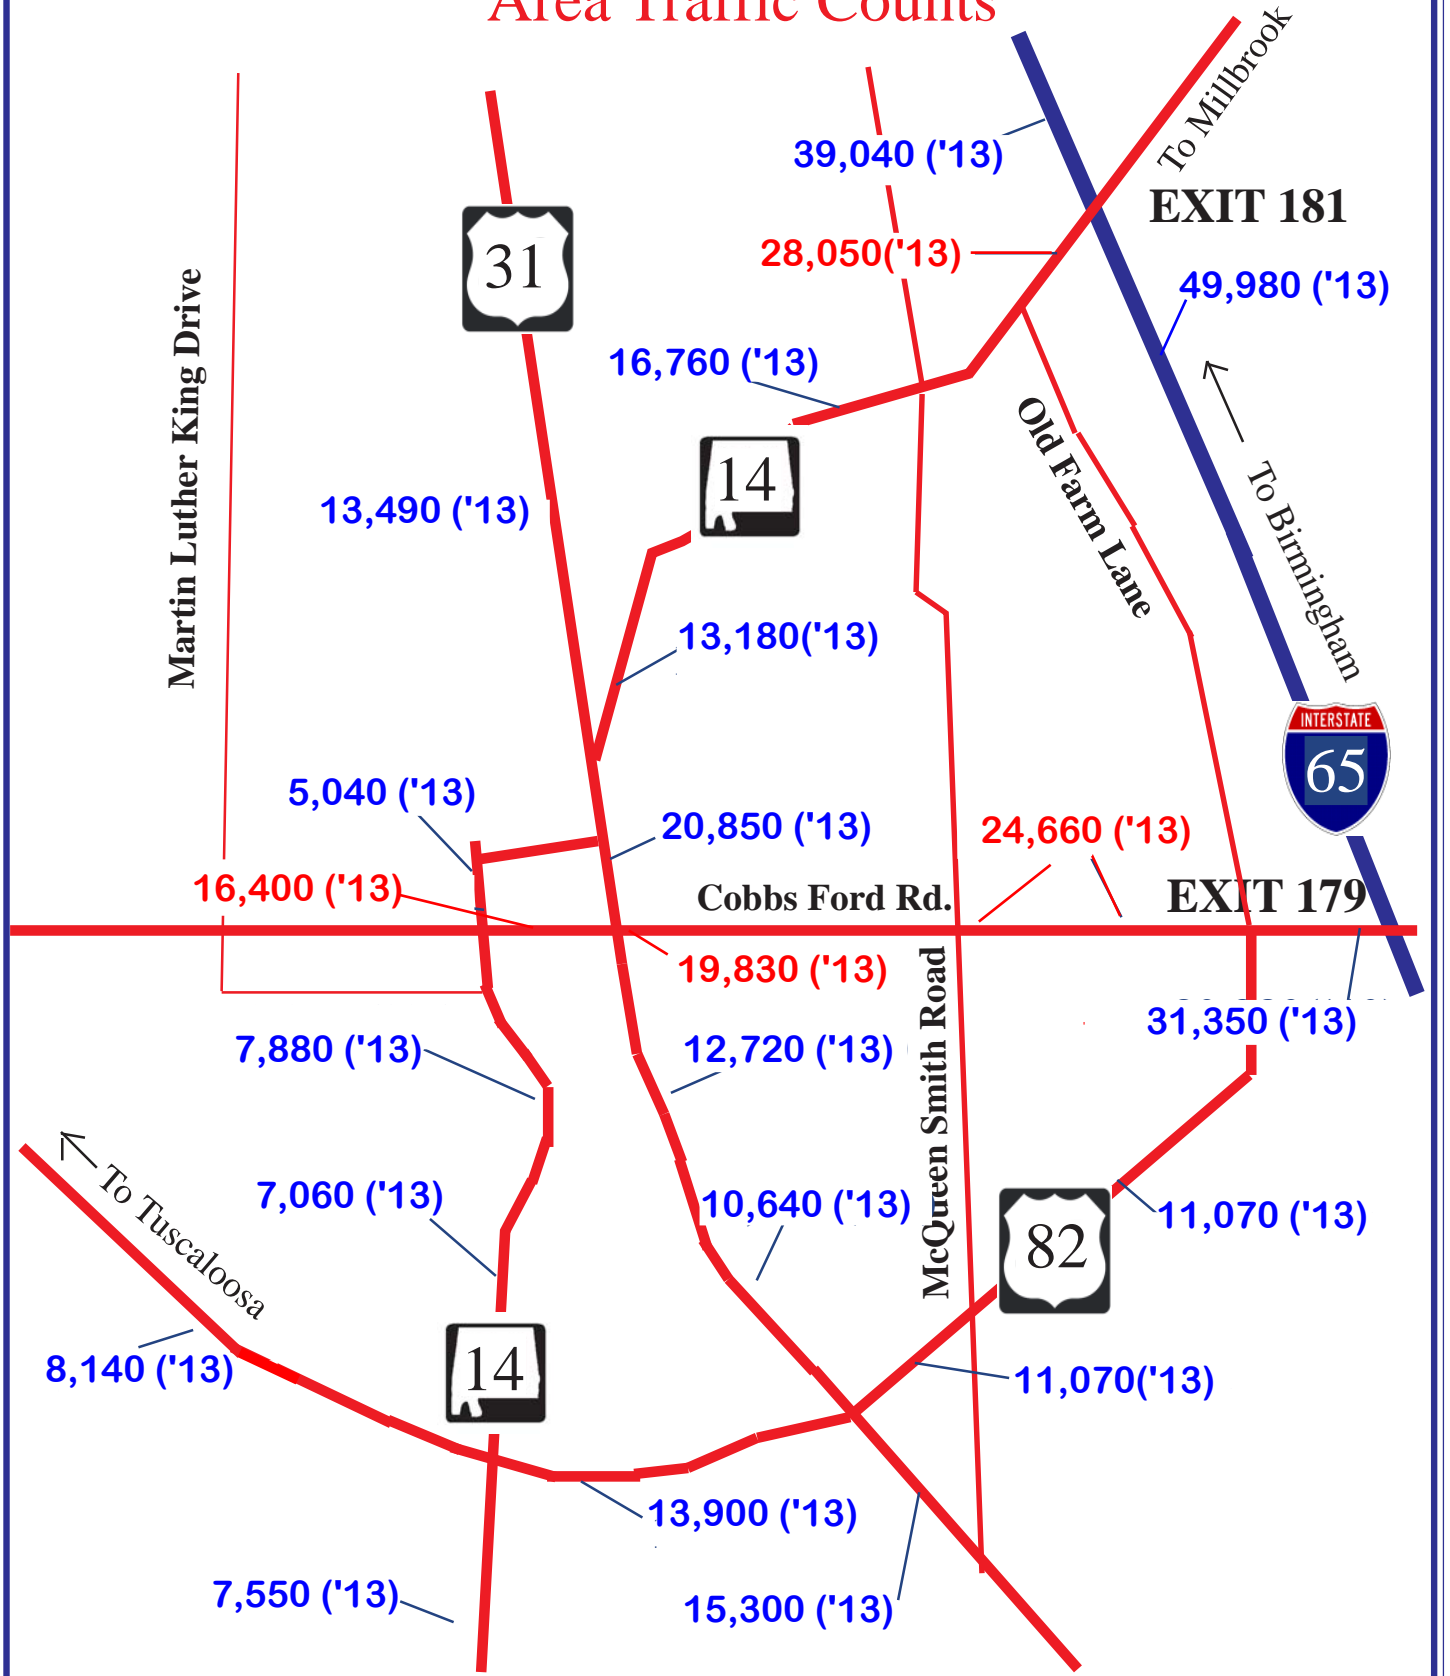

# PRATTVILLE, ALABAMA

## Area Traffic Counts

Information from State of Alabama Department of Transportation website.