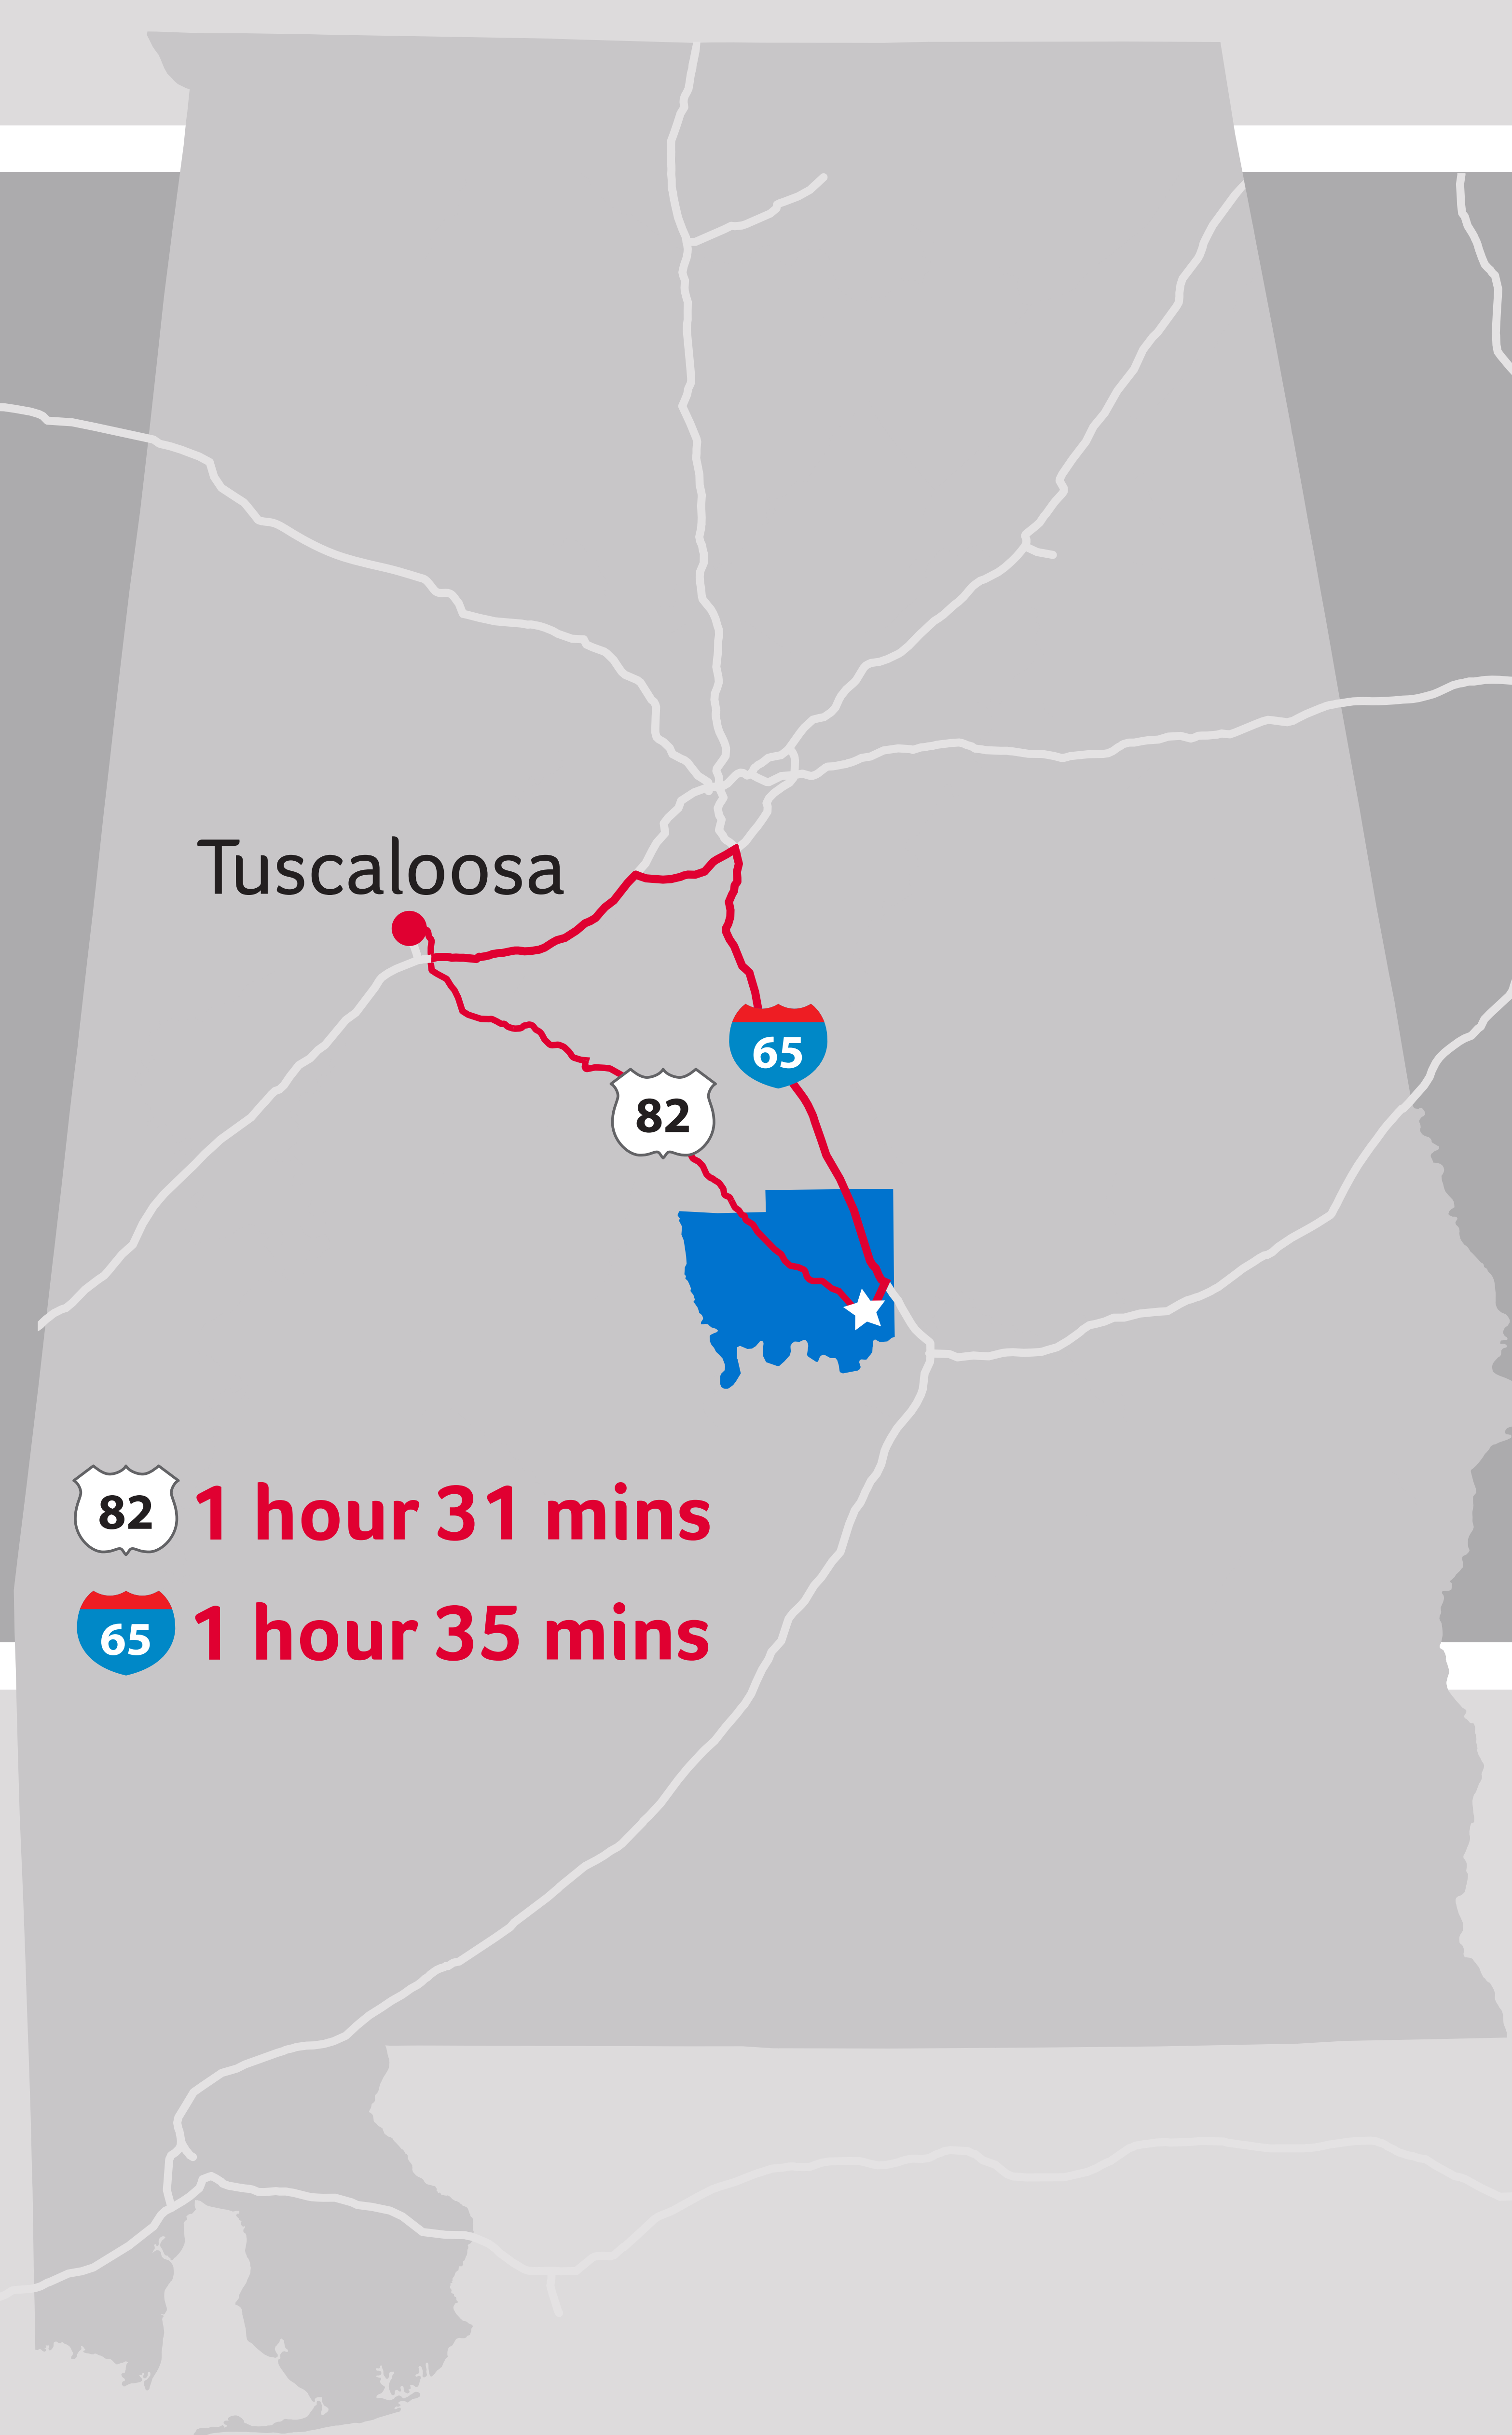

prattville

OPEN FOR BUSINESS

autauga county

Tuscaloosa

82 1 hour 31 mins

65 1 hour 35 mins