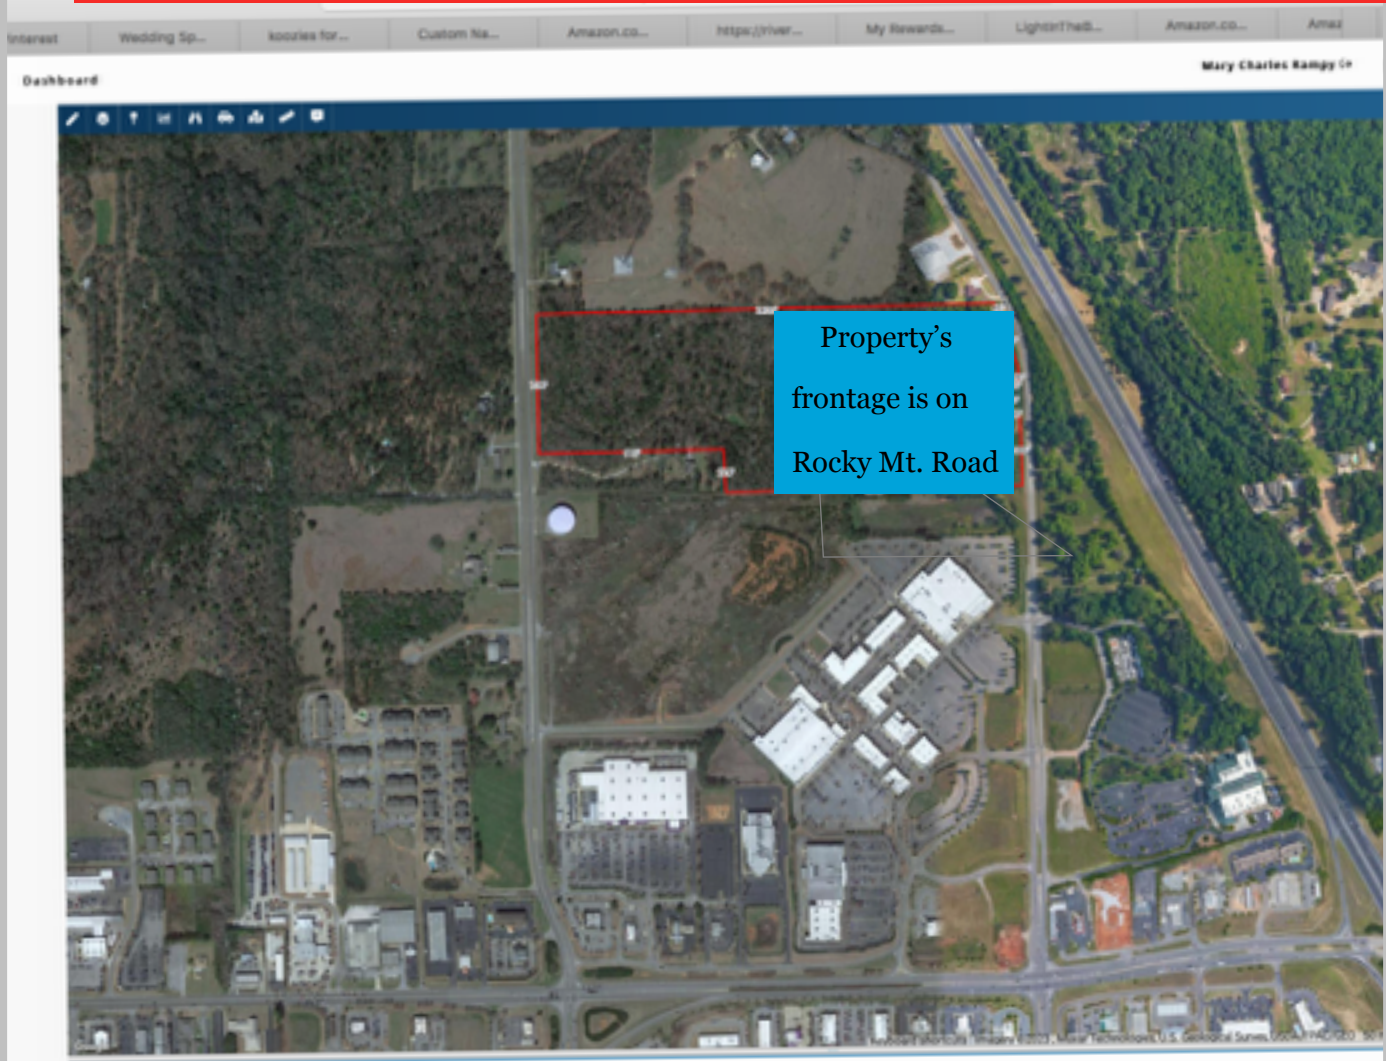

# 25 Acres

near Bass Pro Shop in Prattville

2480 ROCKY MT RD

GREAT INVESTMENT  
OPPORTUNITY

\$2,470,000

Mary Charles Rampy  
Trinity Real Estate Group

334 657-0481

[MARYCHARLESRAMPY@ICLOUD.COM](mailto:MARYCHARLESRAMPY@ICLOUD.COM)